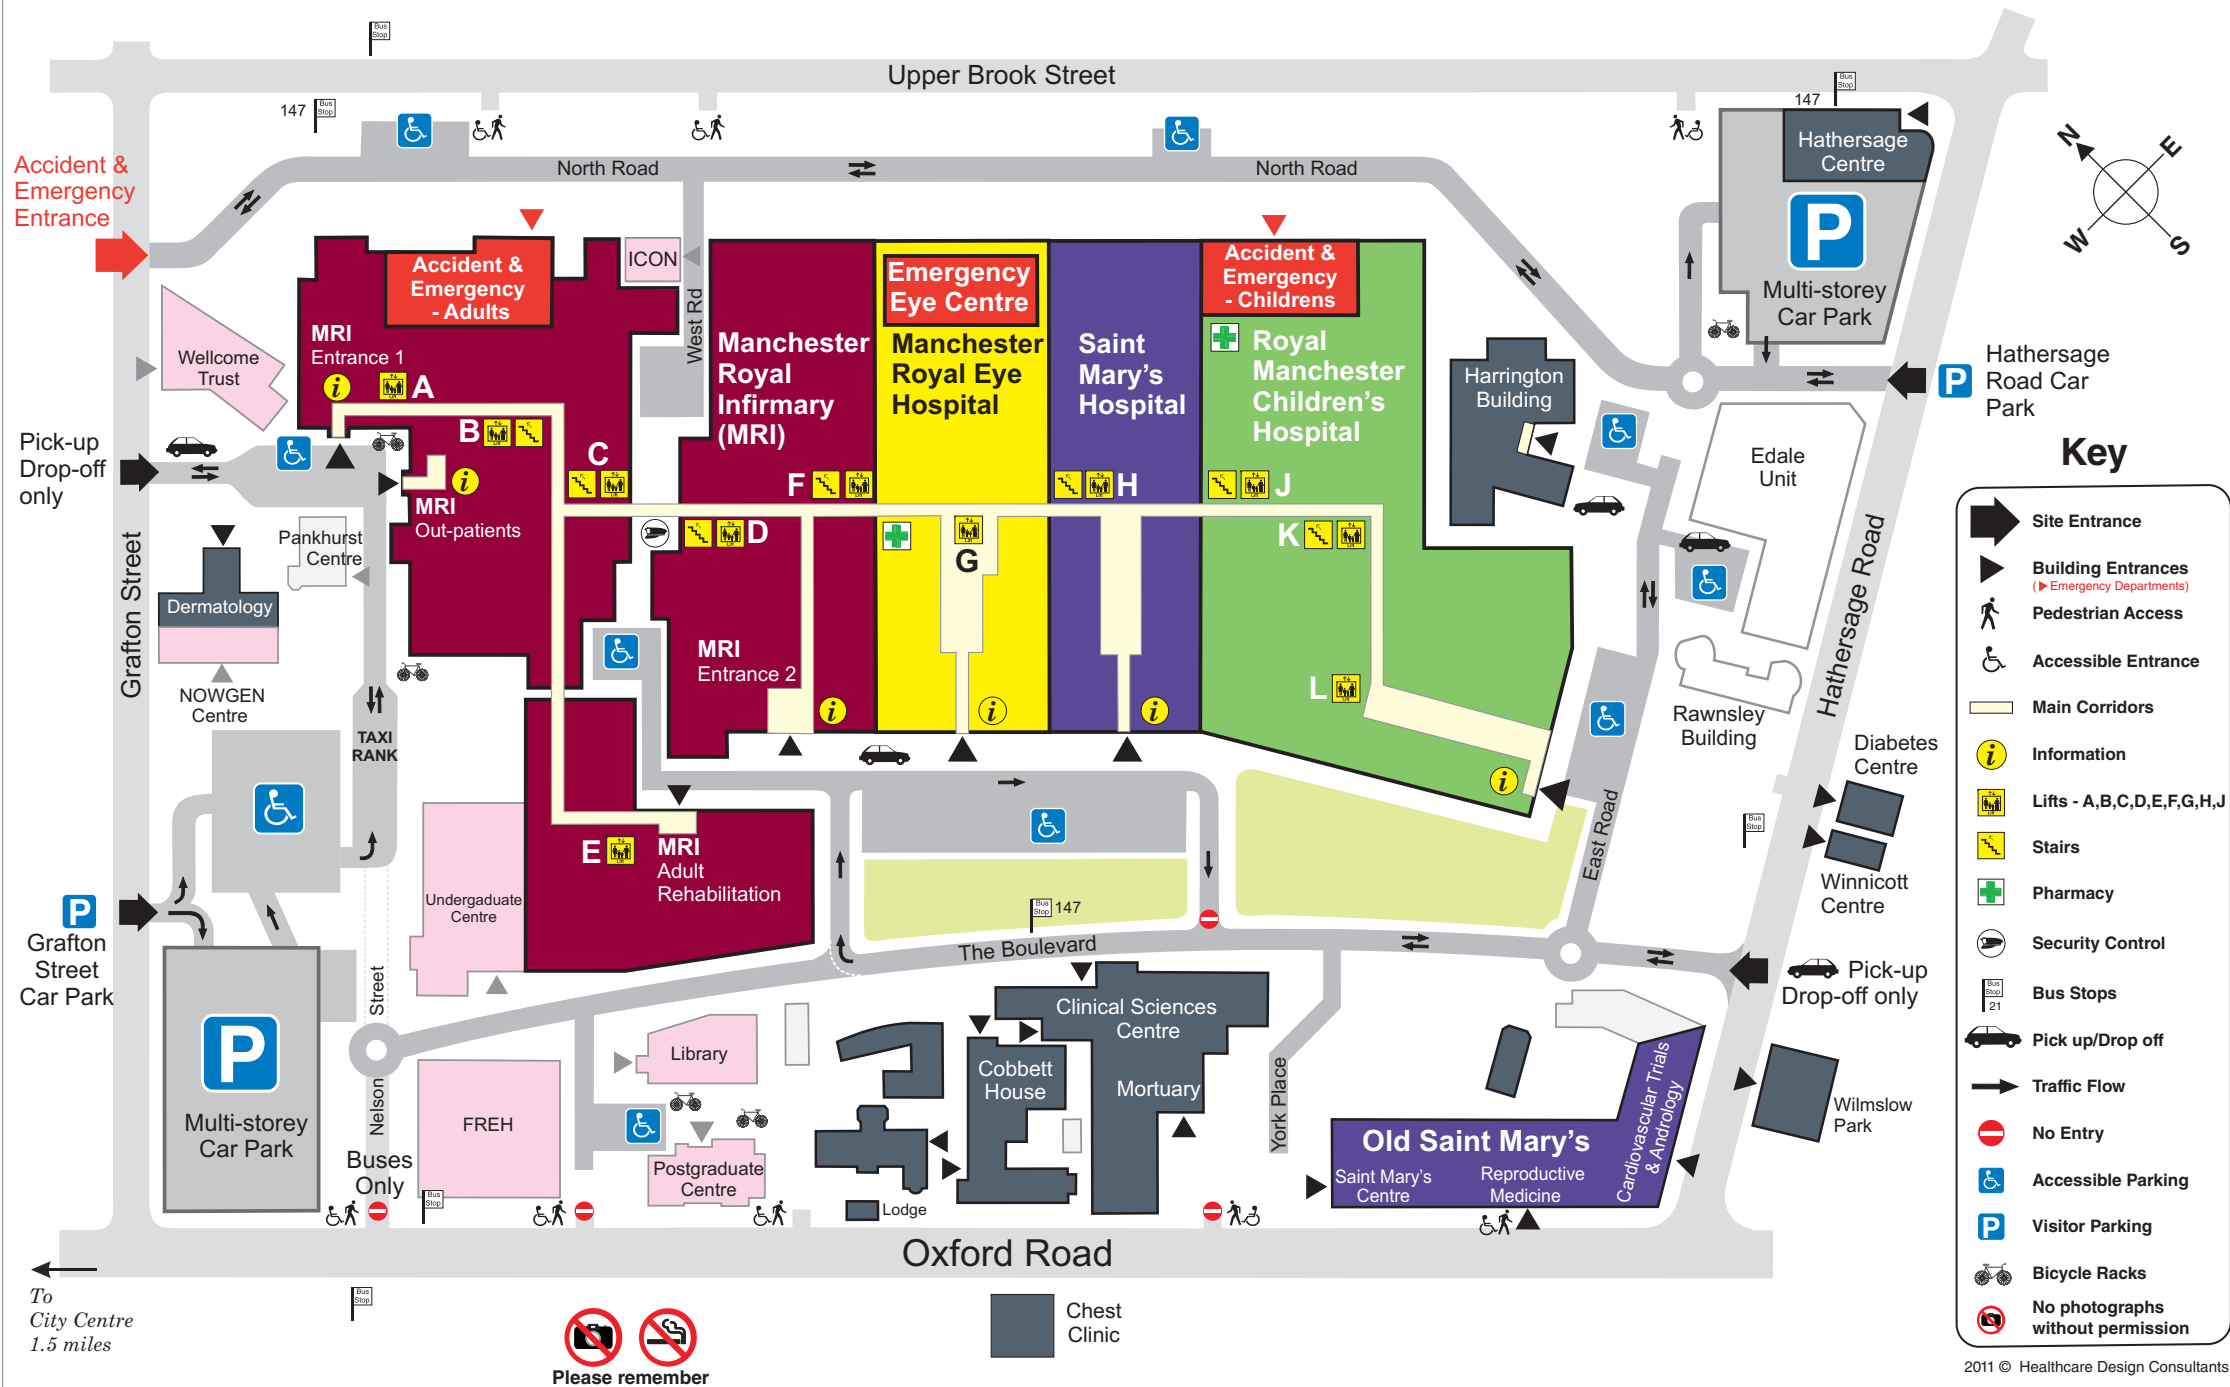

Central Manchester University Hospitals

Central Manchester University Hospitals NHS Foundation Trust, Oxford Road, Manchester M13 9WL. Website: www.cmft.nhs.uk

Tel: 0161 276 1234

Key

- Site Entrance
- Building Entrances
 Emergency Departments
- Pedestrian Access
- Accessible Entrance
- Main Corridors
- Information
- Lifts - A,B,C,D,E,F,G,H,J
- Stairs
- Pharmacy
- Security Control
- Bus Stops
- Pick up/Drop off
- Traffic Flow
- No Entry
- Accessible Parking
- Visitor Parking
- Bicycle Racks
- No photographs without permission

To City Centre 1.5 miles