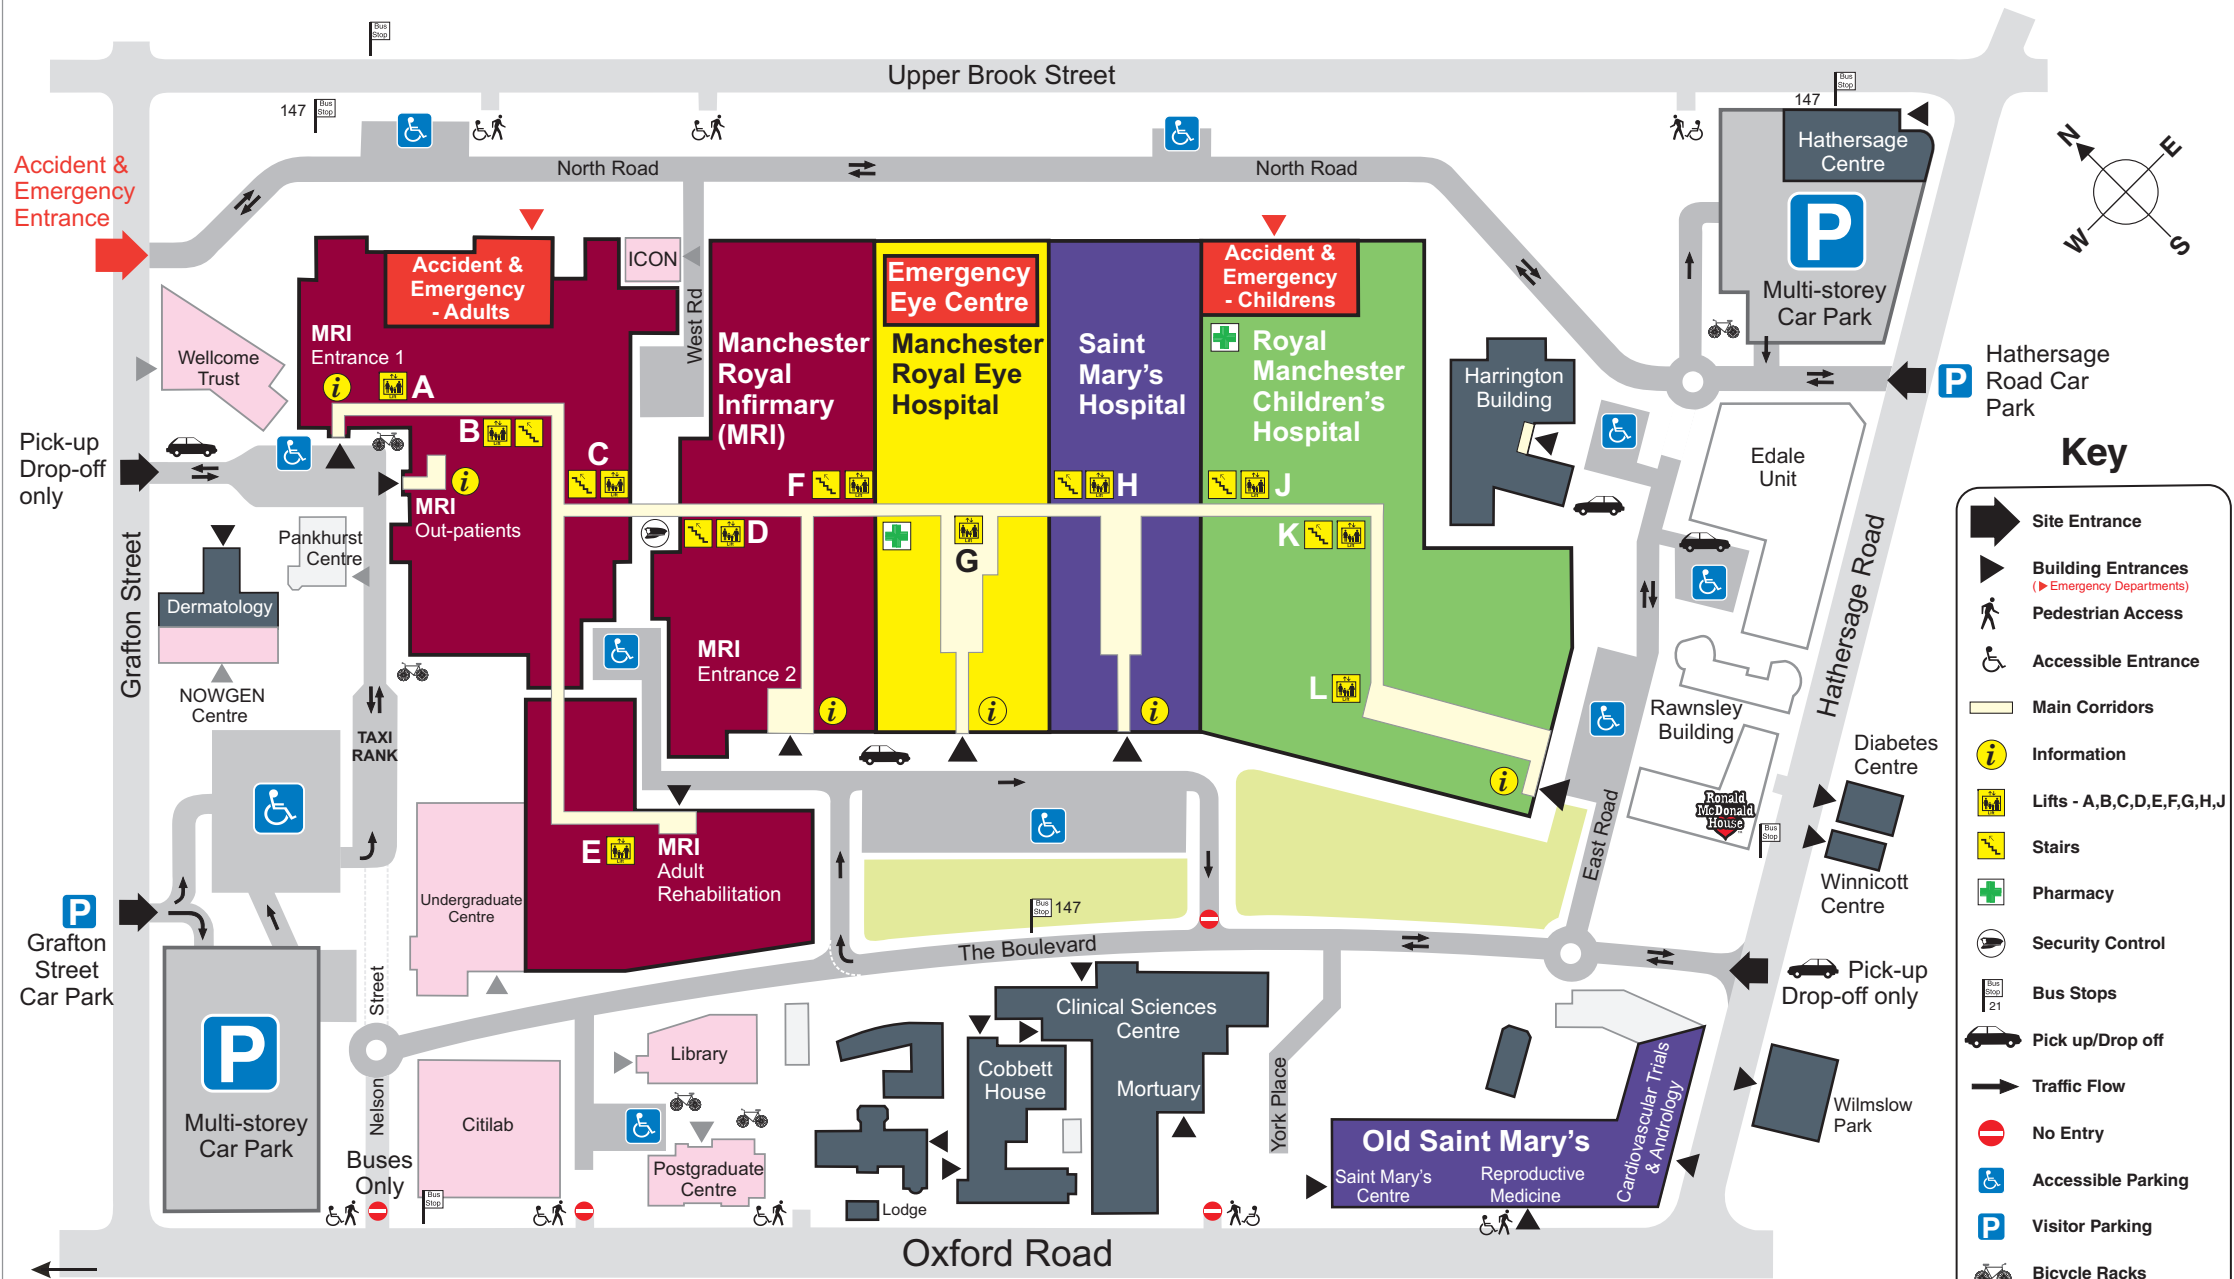

Central Manchester University Hospitals

Central Manchester University Hospitals NHS Foundation Trust, Oxford Road, Manchester M13 9WL. Website: www.cmft.nhs.uk

Tel: 0161 276 1234

Key

- Site Entrance
- Building Entrances
(▶ Emergency Departments)
- Pedestrian Access
- Accessible Entrance
- Main Corridors
- Information
- Lifts - A,B,C,D,E,F,G,H,J
- Stairs
- Pharmacy
- Security Control
- Bus Stops
- Pick up/Drop off
- Traffic Flow
- No Entry
- Accessible Parking
- Visitor Parking
- Bicycle Racks
- No photographs without permission

To City Centre 1.5 miles