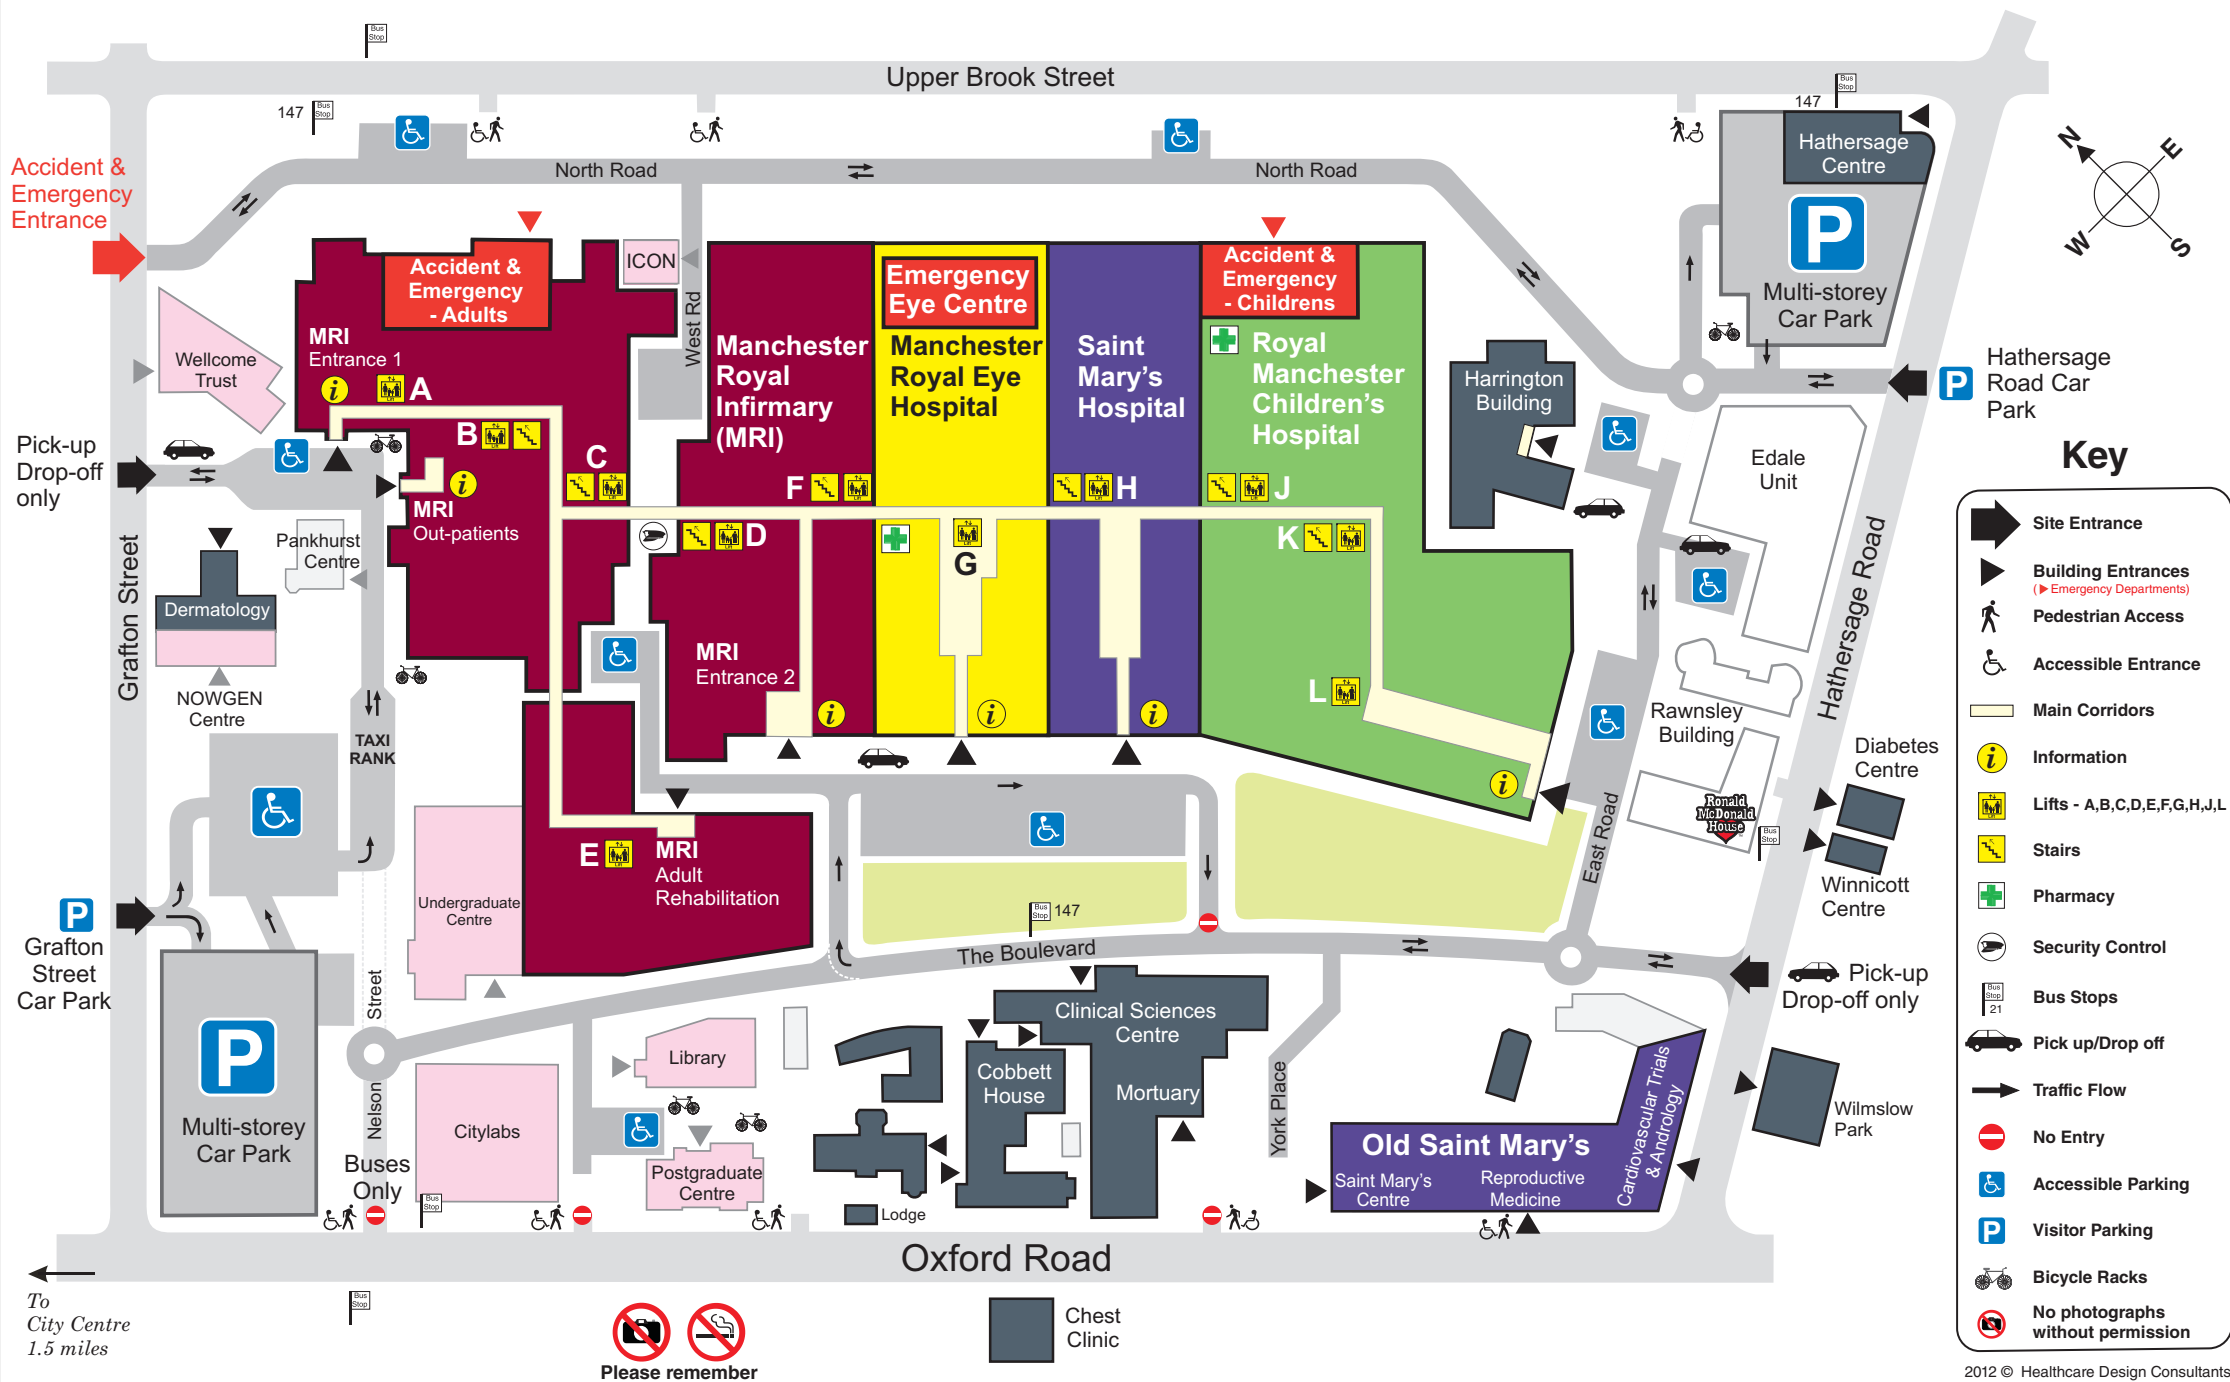

Central Manchester University Hospitals

Central Manchester University Hospitals NHS Foundation Trust, Oxford Road, Manchester M13 9WL. Website: www.cmft.nhs.uk

Tel: 0161 276 1234

Key

- Site Entrance
- Building Entrances (Red triangle for Emergency Departments)
- Pedestrian Access
- Accessible Entrance
- Main Corridors
- Information
- Lifts - A,B,C,D,E,F,G,H,J,L
- Stairs
- Pharmacy
- Security Control
- Bus Stops
- Pick up/Drop off
- Traffic Flow
- No Entry
- Accessible Parking
- Visitor Parking
- Bicycle Racks
- No photographs without permission

Please remember

Chest Clinic

To City Centre 1.5 miles